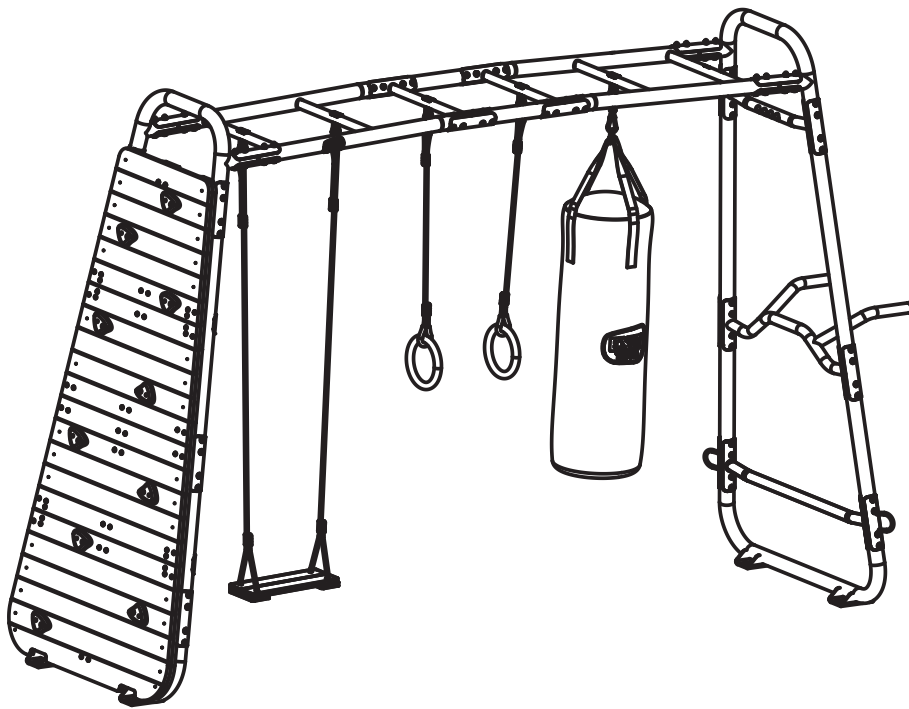

GetSet

EXIT GetSet MB320

 **WARNING**
CHOKING HAZARD
small parts
Adult assembly required
retain for future reference

02

10

16

22

28