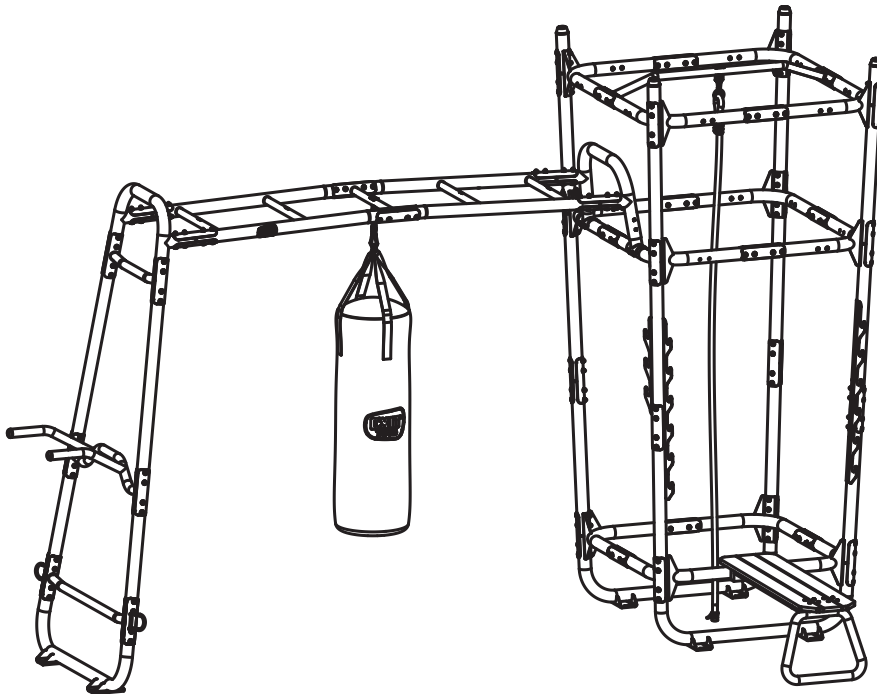

GetSet

EXIT GetSet PS510

 **WARNING**
CHOKING HAZARD
small parts
Adult assembly required
retain for future reference

02

48

10

54

32